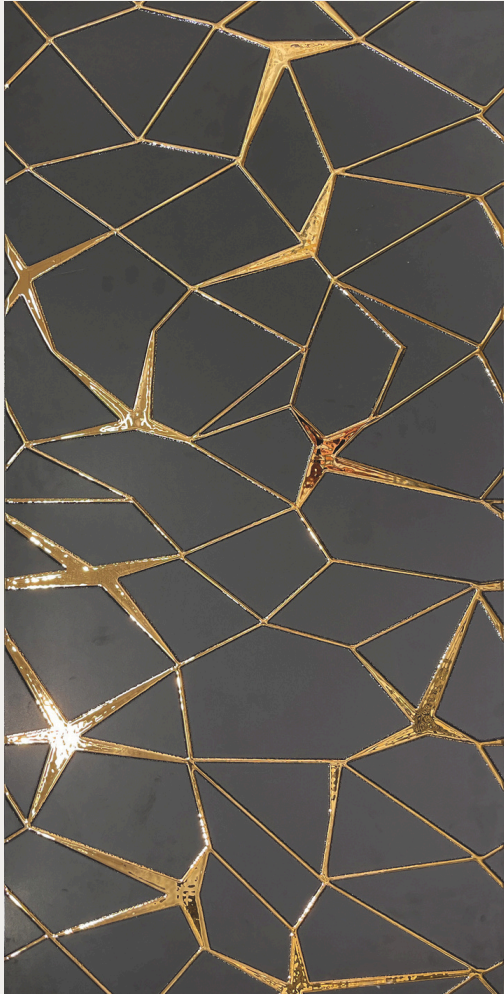

# Seiko Tiger

60x120 CM  
~24"x48"

# Cracked

60x120 CM  
~24"x48"

Crafted in a 24 x 48 inch format, Exotic Gold is produced using an advanced fourth-fire process with four additional finishing stages to achieve authentic three-dimensional texture. The sculpted surface, enhanced with refined gold detailing, delivers remarkable depth and an immediate impression of luxury.

Inspired by the raw power of nature, Exotic Gold captures the drama of a stormy night, the intensity of a volcanic eruption, and the brilliance of a glowing sunset. The fusion of deep carbon tones, luminous glass effects, and precious metallic accents creates a bold yet sophisticated aesthetic — a true statement of artistry and distinction.