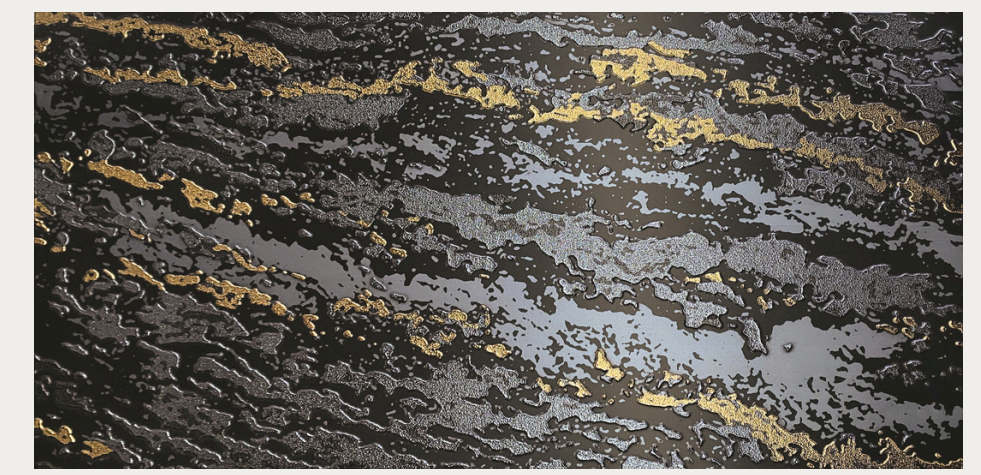

VOLCANO

60x120 CM
~24"x48"